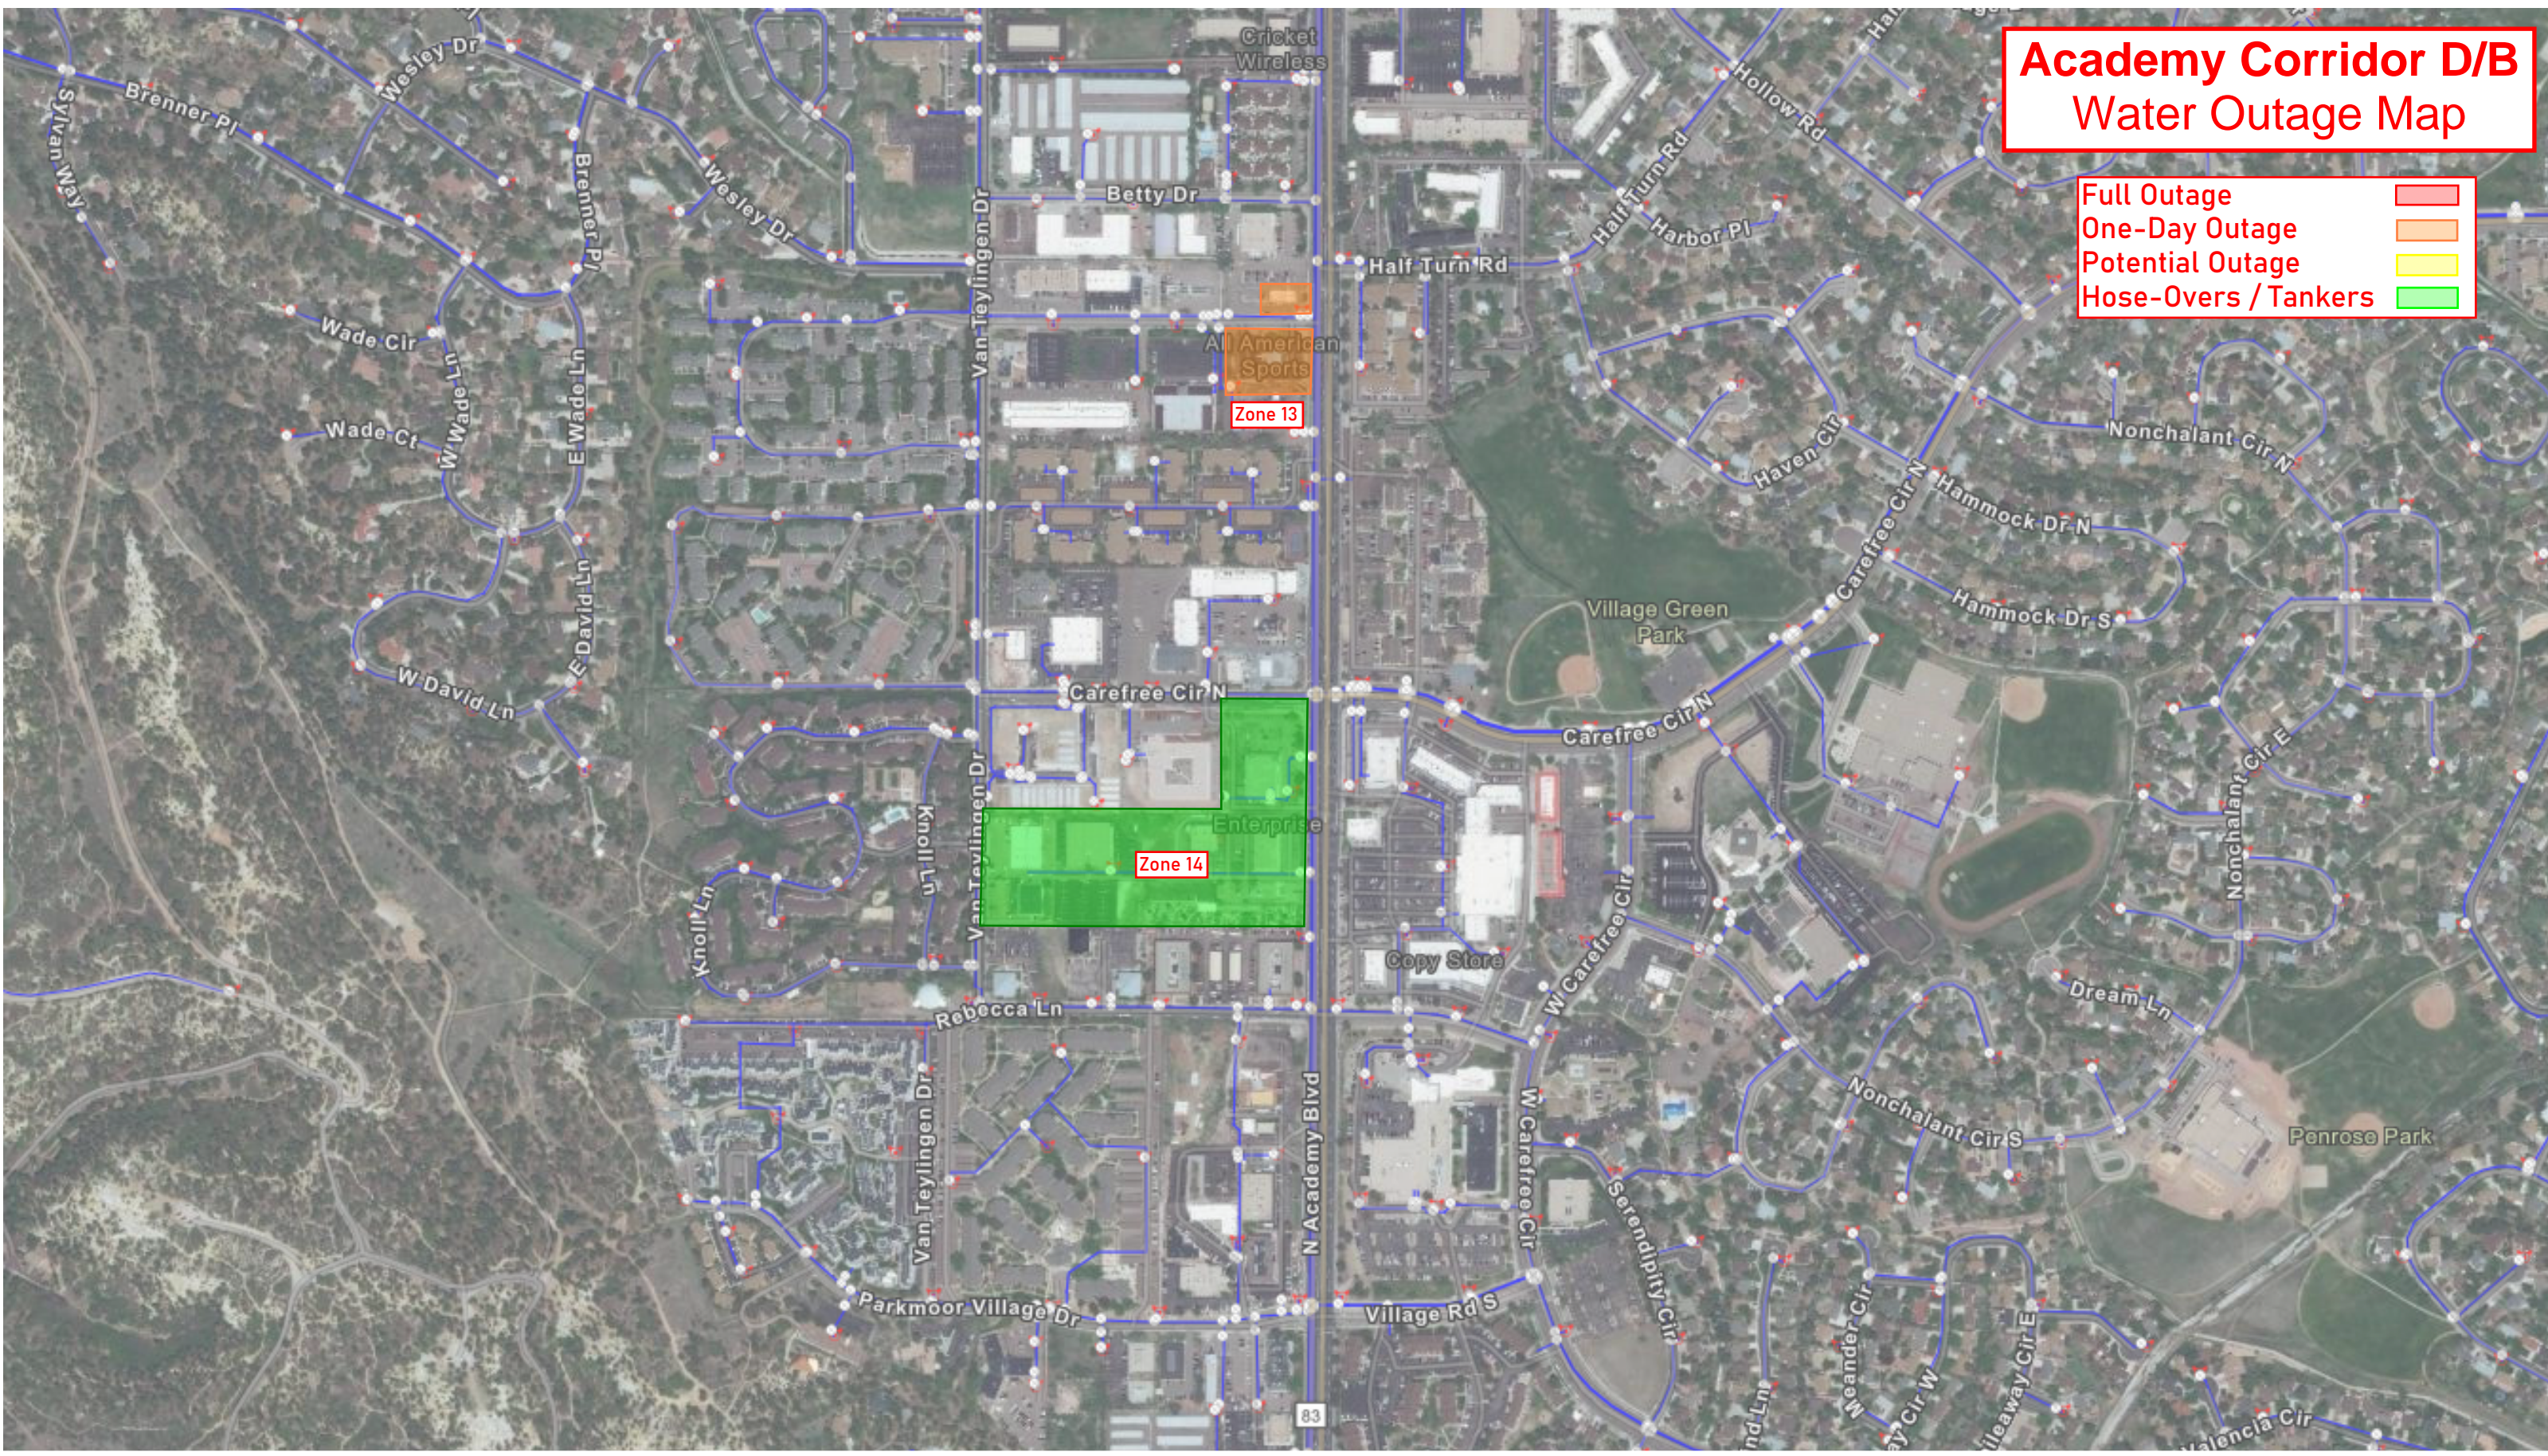

Academy Corridor D/B Water Outage Map

- Full Outage
- One-Day Outage
- Potential Outage
- Hose-Overs / Tankers

2910, 2914, 2918, 2930 Austin Bluffs Pkwy

Academy Corridor D/B Water Outage Map

- Full Outage █
- One-Day Outage █
- Potential Outage █
- Hose-Overs / Tankers █

Academy Corridor D/B Water Outage Map

- Full Outage
- One-Day Outage
- Potential Outage
- Hose-Overs / Tankers